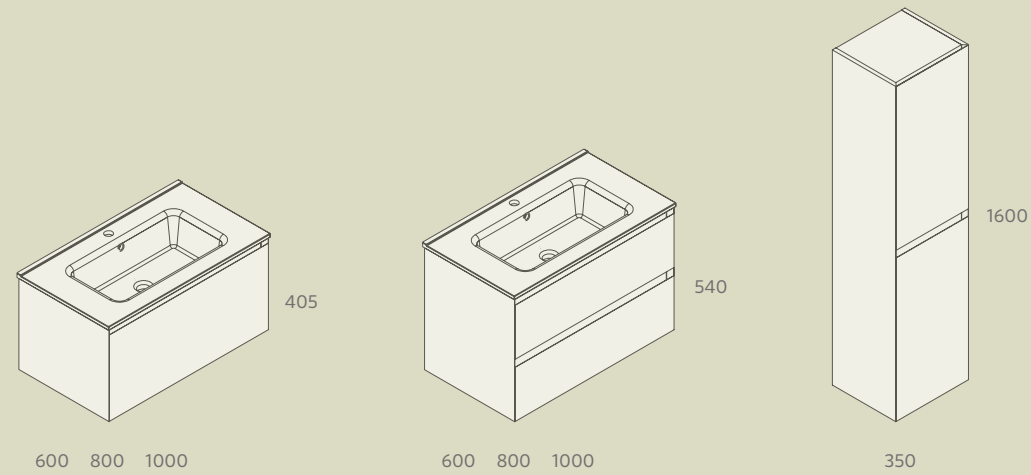

MARA

ACABADOS

Tablero marino con chapa natural

Roble Europeo

Nogal Americano

Eucalipto Oceanía

ESPECIFICACIONES

Cajón metálico Grass V8 con extracción total y cierre amortiguado