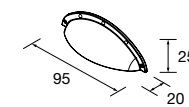

POMO STYLE

	Brass	Silver	Matt gold	Matt black	€
35	91330	91329	91328	91331	17

TIRADOR FOLK

	Gloss gold	Chrome	Matt black	€
95	91336	91337	91339	13