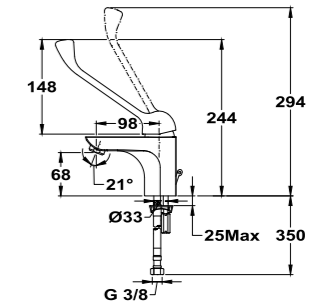

Acabado	REF.	EUROS
Cromo	323461750	75,00